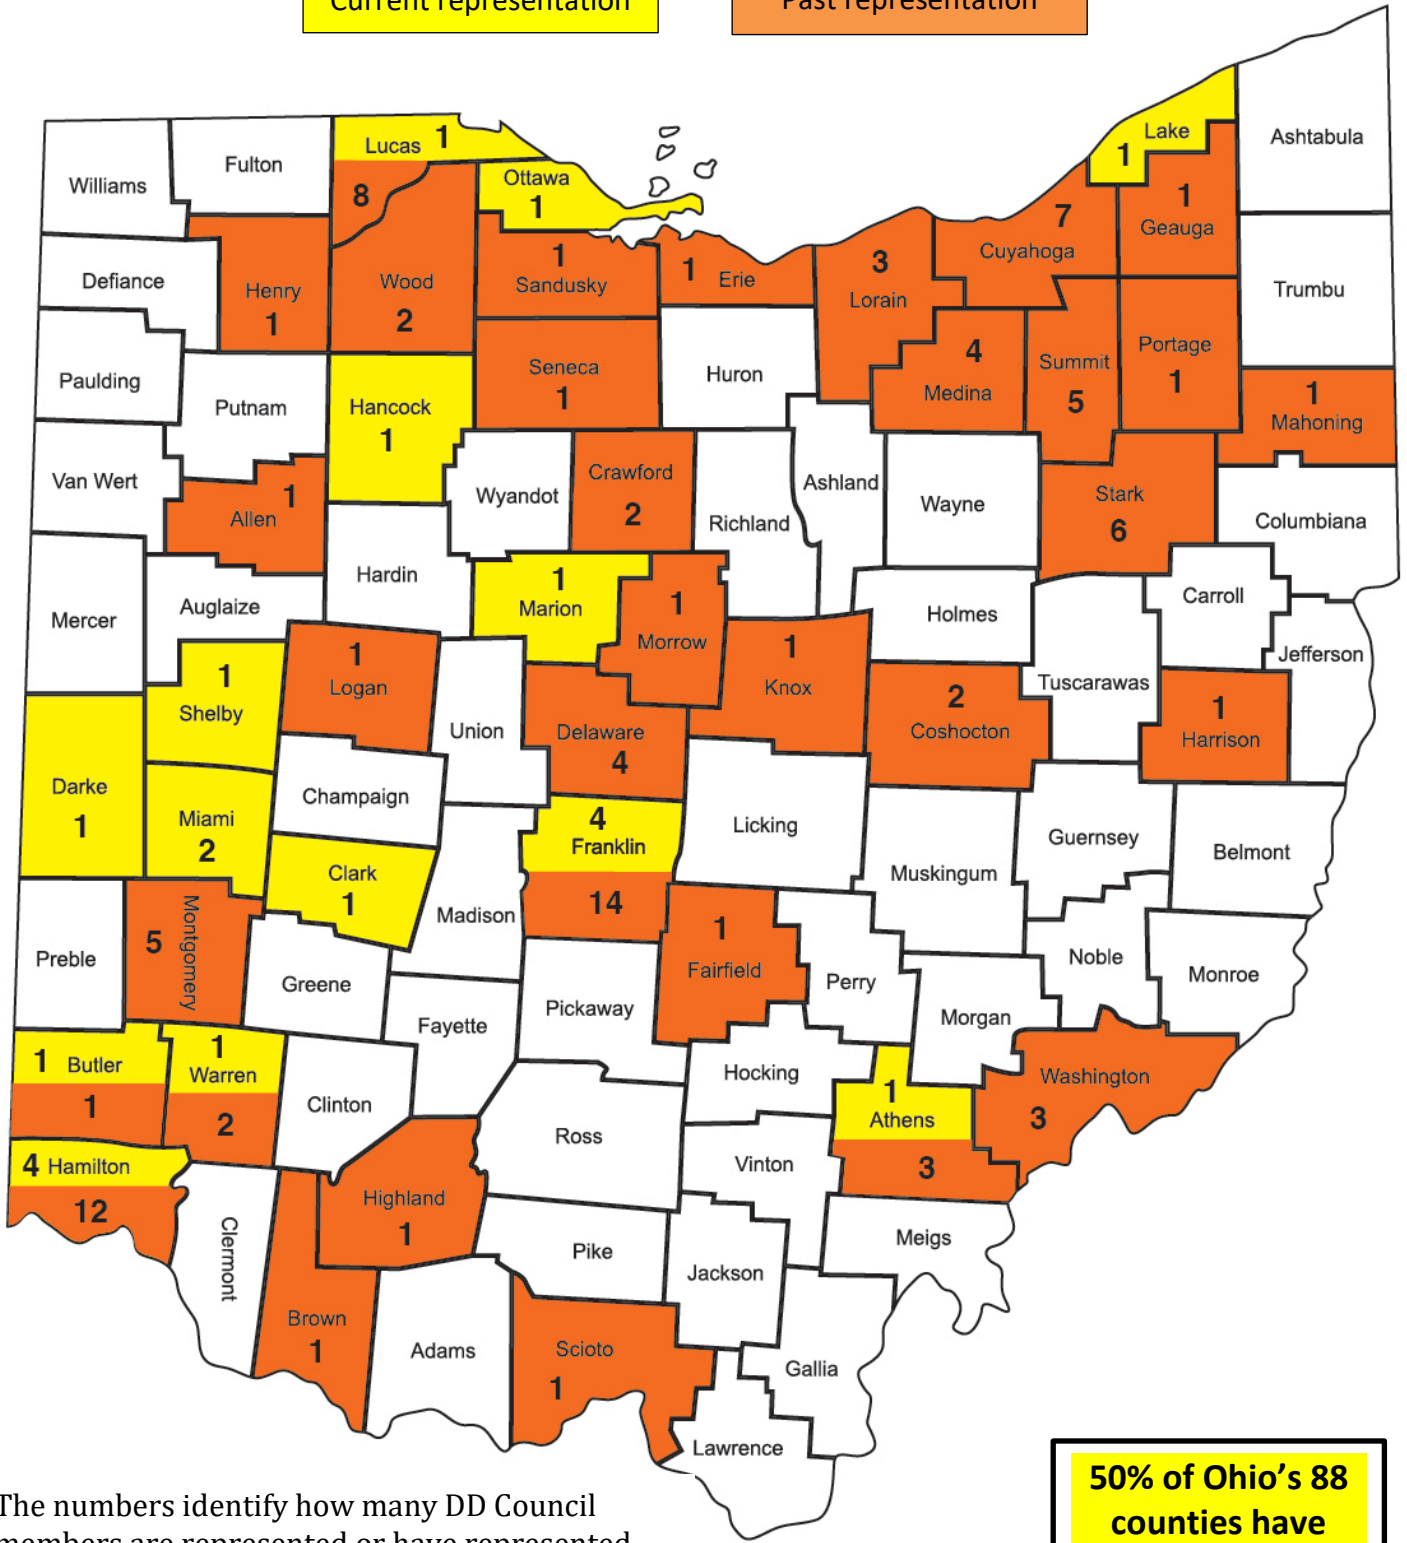

DD Council Member Representation - 2021

50% of Ohio's 88 counties have been represented by a DD Council member.

The numbers identify how many DD Council members are represented or have represented the particular county.